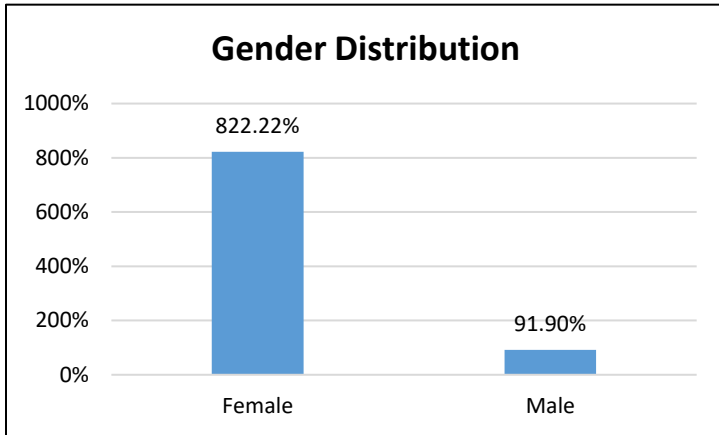

Pretrial Services Weekly Report

Electronic Monitoring Population Demographics 1/13/2023

Radio Frequency Monitoring (RF) population:	934
GPS Monitoring population:	704

Radio Frequency (RF) Monitoring